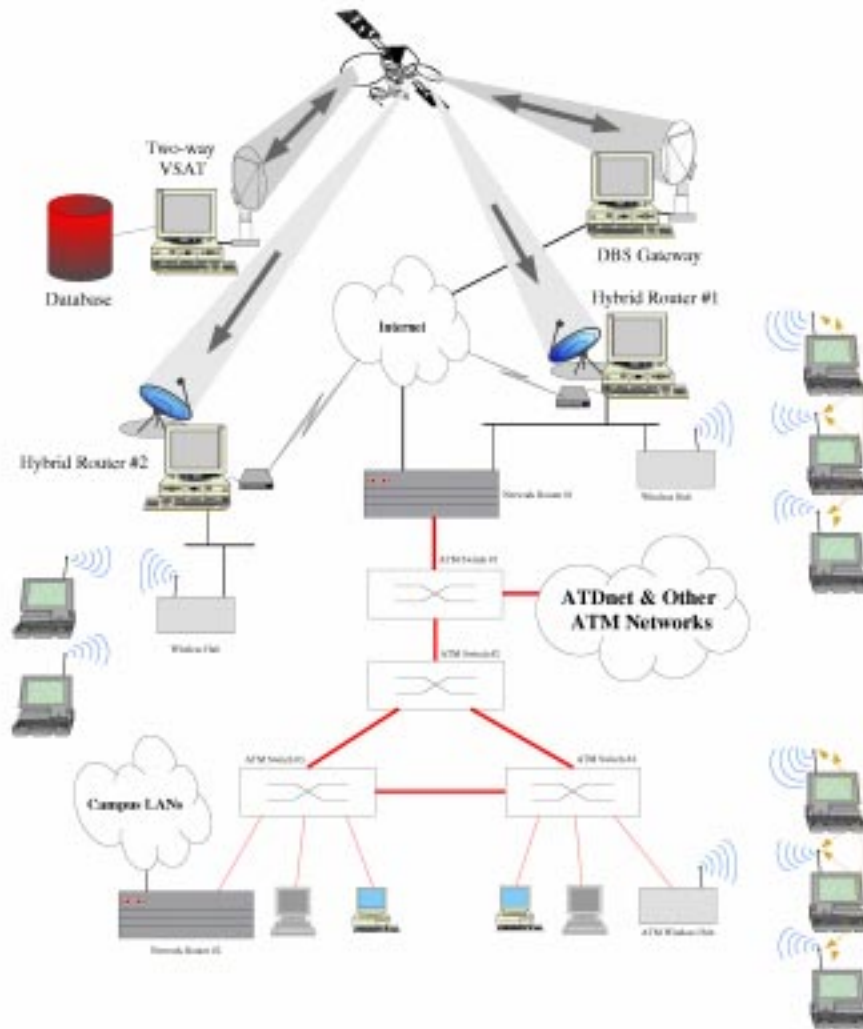

Hybrid Networks Laboratory

First Phase

Hybrid Networks Laboratory

- Fully meshed ATM network with OC3/12 connections
- HP Broadband Test equipment with DS3, OC3, and OC12 modules
- ADTECH data channel simulator with DS3, OC3 interfaces (will procure OC12 when available from manufacturer)
- Comsat Fast Packet switch
- Fully meshed mobile network using multiple wireless interfaces
- Hybrid Host Router capable of redistributing unicast, broadcast and multicast traffic streams
- Developed a system to study the effects of jitter on real time applications on ATM networks. This system can generate both bursty and constant bit-rate traffic